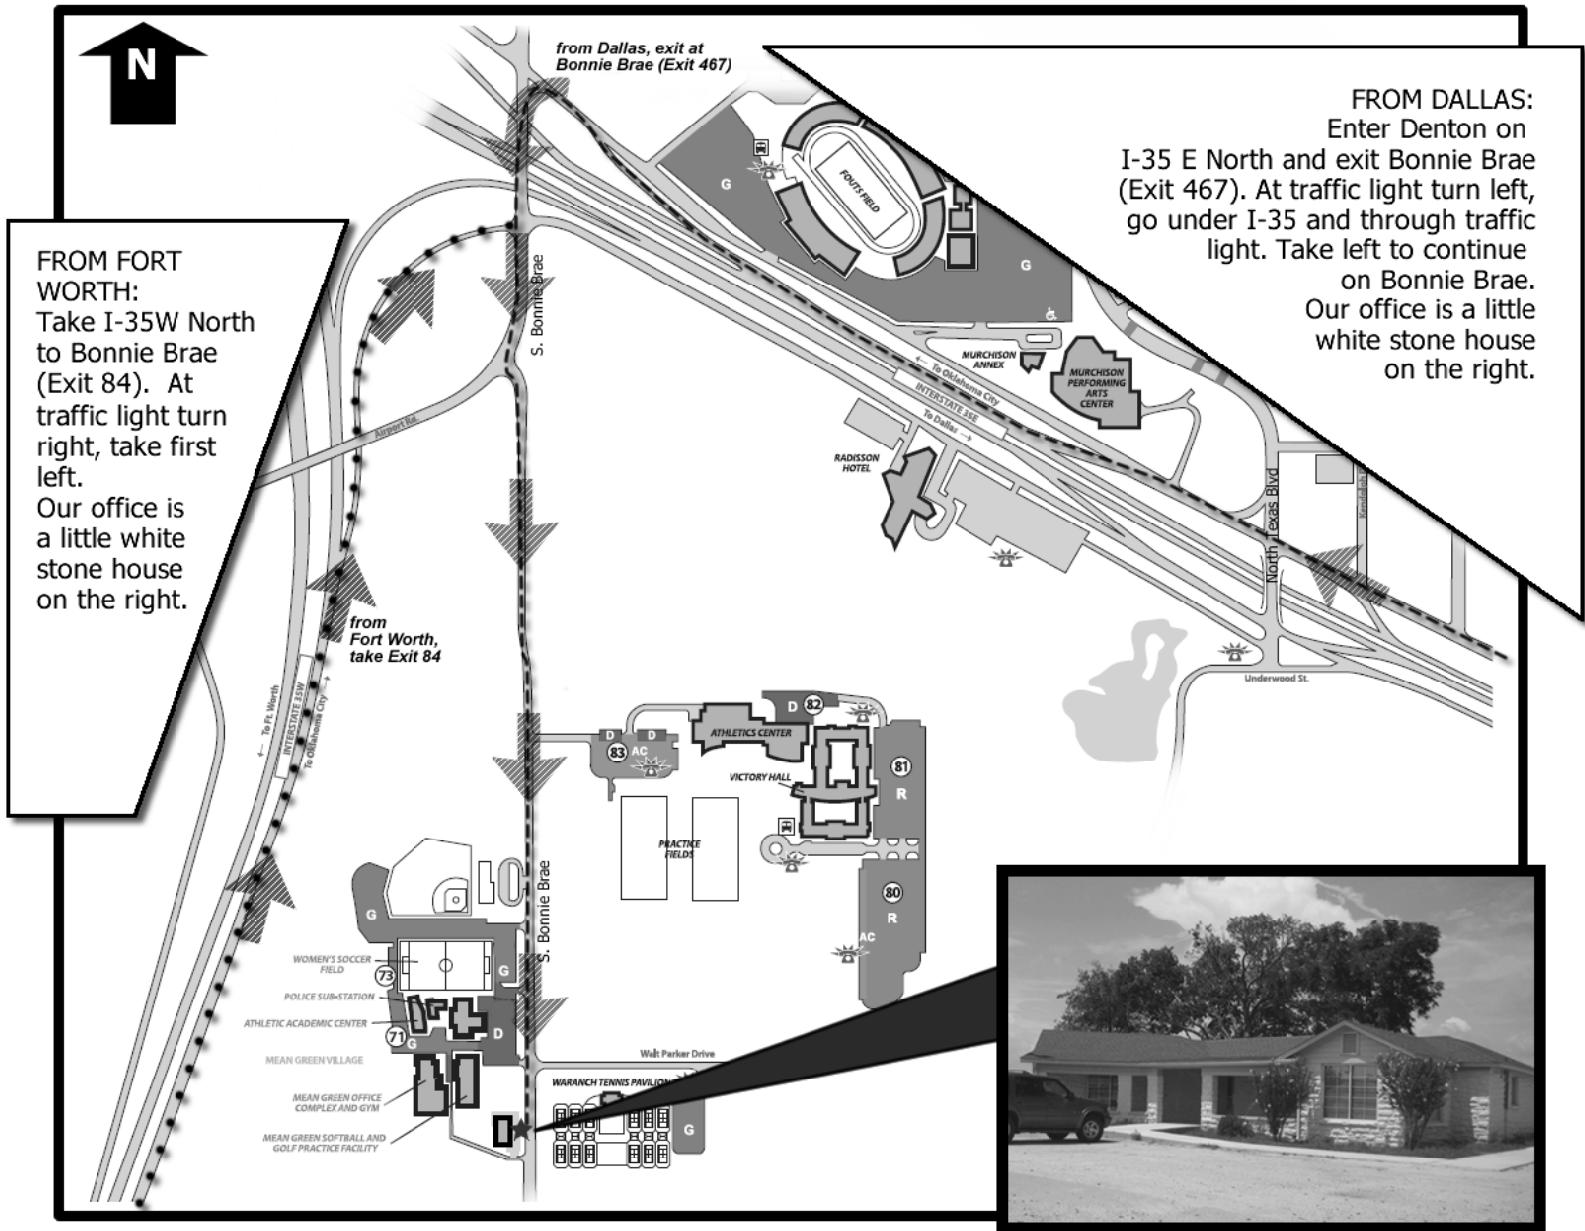

**DIRECTIONS TO TEXAS MUNICIPAL CLERKS OFFICES**  
**UNT Mean Green Village, Building C, 1528 S. Bonnie Brae, Denton, Texas**

**FROM FORT WORTH:**  
 Take I-35W North to Bonnie Brae (Exit 84). At traffic light turn right, take first left. Our office is a little white stone house on the right.

**FROM DALLAS:**  
 Enter Denton on I-35 E North and exit Bonnie Brae (Exit 467). At traffic light turn left, go under I-35 and through traffic light. Take left to continue on Bonnie Brae. Our office is a little white stone house on the right.